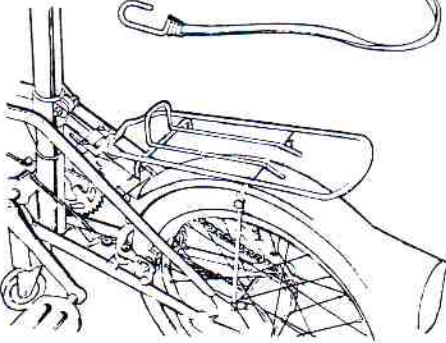

## GENERATOR/LAMP SET

Ideal for nighttime riding, the generator/lamp set illuminates your way and protects you from traffic.

## KICK STAND

Stand your bike up anywhere, anytime. The spring mechanism kick-stand supports your bike on virtually any surface. Super lightweight yet strong.