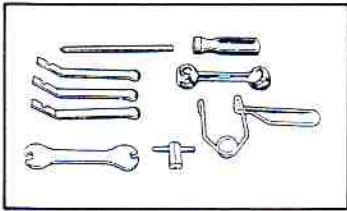

## TOOL SET

Everything you need for on-the-road adjustments, including tire patch kit, screwdriver, socket and wrench set and tire irons.

## GENERATOR/LAMP SET

Ideal for nighttime riding, the generator/lamp set illuminates your way and protects you from traffic.

## KICK STAND

Stand your bike up anywhere, anytime. The spring mechanism kick-stand supports your bike on virtually any surface. Super lightweight yet strong.

## REAR CARRIER

Mounts on the back of the Folder with minimal effort. Excellent for carrying all types of packages. Bungee cord conveniently secures packages.