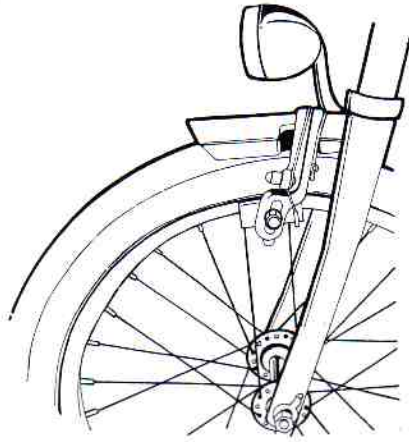

## TOOL SET

Everything you need for on-the-road adjustments, including tire patch kit, screwdriver, socket and wrench set and tire irons.

## GENERATOR/LAMP SET

Ideal for nighttime riding, the generator/lamp set illuminates your way and protects you from traffic.

## KICK STAND

Stand your bike up anywhere, anytime. The spring mechanism kick-stand supports your bike on virtually any surface. Super lightweight yet strong.