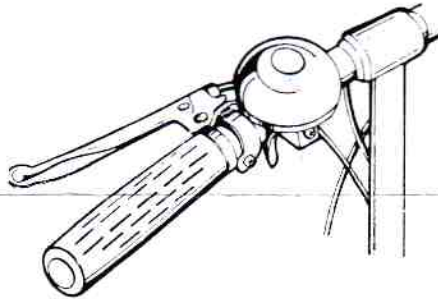

## TOOL SET

Everything you need for on-the-road adjustments, including tire patch kit, screwdriver, socket and wrench set and tire irons.

## GENERATOR/LAMP SET

Ideal for nighttime riding, the generator/lamp set illuminates your way and protects you from traffic.

## BELL

Announce yourself with the handlebar mounted bell. They'll know you're coming with this clear sounding, thumb operated bell.