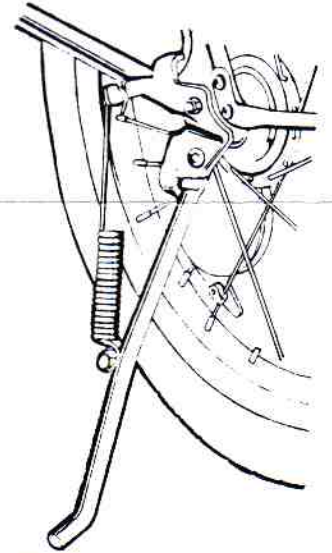

## TOOL SET

Everything you need for on-the-road adjustments, including tire patch kit, screwdriver, socket and wrench set and tire irons.

## GENERATOR/LAMP SET

Ideal for nighttime riding, the generator/lamp set illuminates your way and protects you from traffic.

## BELL

Announce yourself with the handlebar mounted bell. They'll know you're coming with this clear sounding, thumb operated bell.

## KICK STAND

Stand your bike up anywhere, anytime. The spring mechanism kick-stand supports your bike on virtually any surface. Super lightweight yet strong.