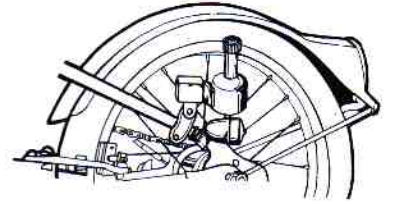

## TOOL SET

Everything you need for on-the-road adjustments, including tire patch kit, screwdriver, socket and wrench set and tire irons.

## GENERATOR/LAMP SET

Ideal for nighttime riding, the generator/lamp set illuminates your way and protects you from traffic.