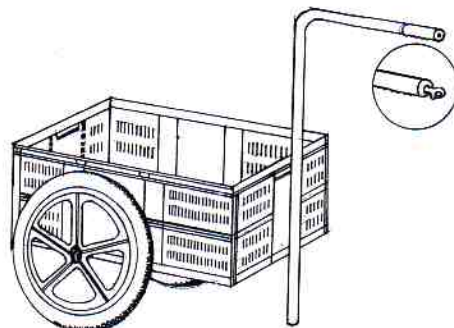

LITY

EXERCISER/TRAINER

Now you can use your bike all year round. Cold weather doesn't have to be a deterrent to exercise with the new DAHON Exerciser. Swiftly and easily mount your bike and instantly transform it into an exercycle. Includes speedometer/odometer and a unique springboard action that allows you to choose between stationary or rocking motion. This feature was suggested by a cyclist/surgeon. Everyone has found this exerciser to give a more realistic and fun ride indoors. For a stationary ride, simply lock it in place. Fits any size bike with regular axle nuts and requires no tools. Folds away in seconds for easy storage and portability. A new value-packed item specially designed by Dahon. Available for a nominal price.

SHOW STAND

Designed for the dealer, for displaying and demonstrating the folding/unfolding process at a comfortable level, the showstand can also be used for repair work in the shop.

HANDLEBAR POUCH

For that extra storage space you always seem to need. Perfect for schoolbooks, beach towels or small packages. Attaches to handlebar for easy access and added security.

CARRYING CASE

Place your bike in it and ZIP IT UP. Perfect for commuters—protects the bike from scratches while transporting it. Also perfect for storing your bike in a dust free environment between rides.

FOLD-AWAY BIKE CART

Take your laundries, your dogs, or your groceries with you. This unusual folding cart folds away in seconds without tools right along with your bike for easy storage and transportability. What a perfect companion in your RV, boat or airplane. Holds up to 100 pounds and is expressly designed for easy pulling by any bike.