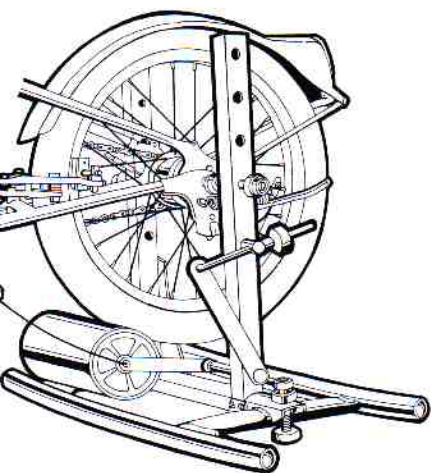

LITY

EXERCISER/TRAINER

Now you can use your bike all year round. Cold weather doesn't have to be a deterrent to exercise with the new DAHON Exerciser. Swiftly and easily mount your bike and instantly transform it into an exercycle. Includes speedometer/odometer and a unique springboard action that allows you to choose between stationary or rocking motion. This feature was suggested by a cyclist/surgeon. Everyone has found this exerciser to give a more realistic and fun ride indoors. For a stationary ride, simply lock it in place. Fits any size bike with regular axle nuts and requires no tools. Folds away in seconds for easy storage and portability. A new value-packed item specially designed by Dahon. Available for a nominal price.

SHOW STAND

Designed for the dealer, for displaying and demonstrating the folding/unfolding process at a comfortable level, the showstand can also be used for repair work in the shop.

HANDLEBAR POUCH

For that extra storage space you always seem to need. Perfect for schoolbooks, beach towels or small packages. Attaches to handlebar for easy access and added security.

CARRYING CASE

Place your bike in it and ZIP IT UP. Perfect for commuters—protects the bike from scratches while transporting it. Also perfect for storing your bike in a dust free environment between rides.

FOLD-AWAY BIKE CART

Take your laundries, your dogs, or your groceries with you. This unusual folding cart folds away in seconds without tools right along with your bike for easy storage and transportability. What a perfect companion in your RV, boat or airplane. Holds up to 100 pounds and is expressly designed for easy pulling by any bike.